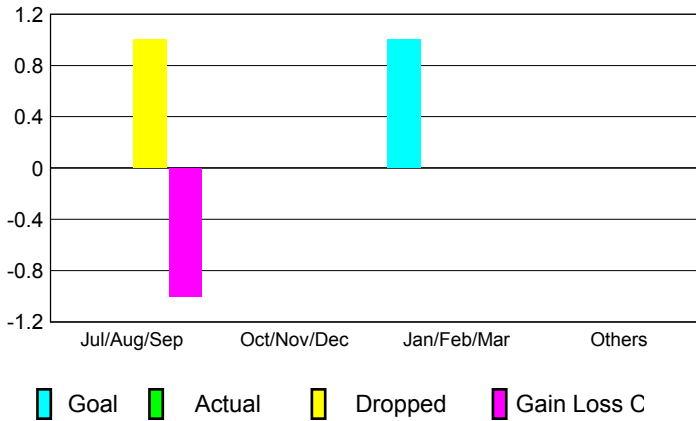

GMT: **JØRN ANDERSEN**

Location: **FINLAND**

GMT CA: **4**

CLUBS

Month	New Club Goal	Actual New Clubs	Actual Dropped Clubs	Gain/Loss of Clubs
2012-2013				
Jul/Aug/Sep	0	0	1	-1
Oct/Nov/Dec	0	0	0	0
Jan/Feb/Mar	1	0	0	0
Apr/May/Jun	0	0	0	0
Totals	1	0	1	-1

Club Results 2012-2013

Goal, New, Dropped, Gain/Loss

YTD Status Quo Clubs 2012-2013

Status Quo Clubs Compared to Status Quo Members

Club Gain/Loss 2012-2013

MEMBERSHIP

Month	Net Memb Goal	Actual New Memb	Actual Dropped Memb	Gain/Loss of Memb
2012-2013				
Jul/Aug/Sep	2	4	16	-12
Oct/Nov/Dec	4	30	33	-3
Jan/Feb/Mar	7	21	36	-15
Apr/May/Jun	4	21	40	-19
Totals	17	76	125	-49