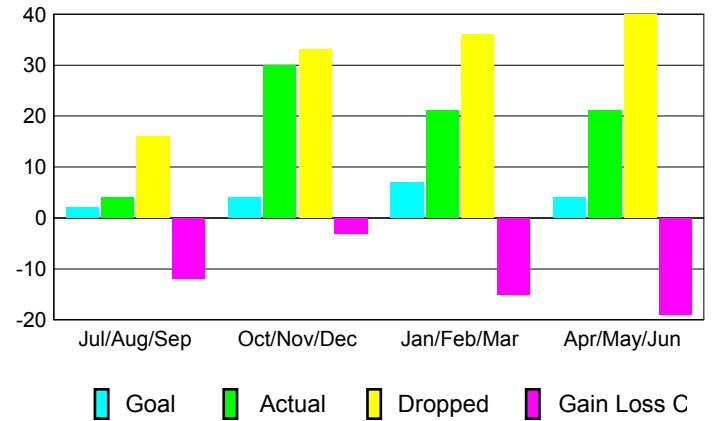

GMT: **JØRN ANDERSEN**

Location: **FINLAND**

GMT CA: **4**

CLUBS

Month	New Club Goal	Actual New Clubs	Actual Dropped Clubs	Gain/Loss of Clubs
2012-2013				
Jul/Aug/Sep	0	0	1	-1
Oct/Nov/Dec	0	0	0	0
Jan/Feb/Mar	1	0	0	0
Apr/May/Jun	0	0	0	0
Totals	1	0	1	-1

Club Results 2012-2013

Goal, New, Dropped, Gain/Loss

YTD Status Quo Clubs 2012-2013

Status Quo Clubs Compared to Status Quo Members

Club Gain/Loss 2012-2013

MEMBERSHIP

Month	Net Memb Goal	Actual New Memb	Actual Dropped Memb	Gain/Loss of Memb
2012-2013				
Jul/Aug/Sep	2	4	16	-12
Oct/Nov/Dec	4	30	33	-3
Jan/Feb/Mar	7	21	36	-15
Apr/May/Jun	4	21	40	-19
Totals	17	76	125	-49

Membership Results 2012-2013

Goal, New, Dropped, Gain/Loss

Gender Comparison 2012-2013

Membership Gain/Loss 2012-2013